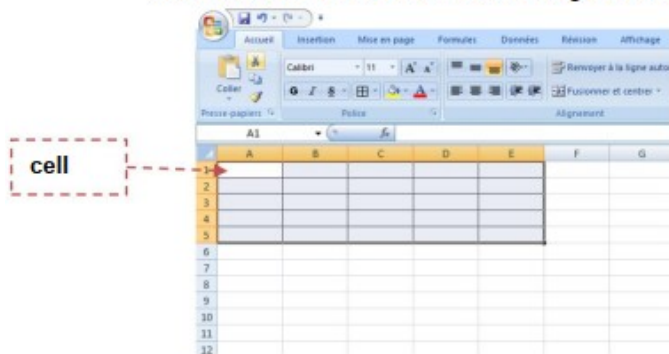

TP 05

Step 1 : Creating an Excel Workbook

1. Create an Excel file , name it "TP Excel"
2. Rename the sheets: "TP1" , "TP2", "TP3"
3. Add a "TP4" sheet

Step 2 : Creating a Table

1. In the Excel workbook on the "TP 1" sheet, we will create a Table with **5 columns** and **5 rows**
You can create the table in two different ways
has. Position the mouse on the starting cell, and drag through 5 columns and 5 rows.

b. In the "Insert" tab, click on the "Table" icon

will be displayed

, a dialog box

We then indicate from which columns the table begins and which rows it ends at. finished .

Try the following formula

=\$A\$1:\$E\$5

(HAS , E) columns (1.5) rows

Here is the table displayed:

Step 3 : Manipulating a table

1. To insert a row or column in your table, **Right click -> insert-> row** to the rows, **Right click -> insert-> column** for the columns
2. To delete a row or column , **Right click -> delete-> row** or **Right click -> delete -> column**.