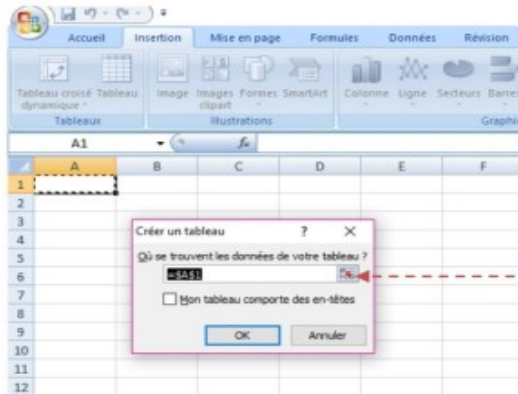

TP 05

Step 1 : Creating an Excel Workbook

1. Create an Excel file , name it "TP Excel"
2. Rename the sheets: "TP1" , "TP2", "TP3"
3. Add a "TP4" sheet

Step 2 : Creating a Table

1. In the Excel workbook on the "TP 1" sheet, we will create a Table with **5 columns** and **5 rows**
You can create the table in two different ways
has. Position the mouse on the starting cell, and drag through 5 columns and 5 rows.

b. In the "Insert" tab, click on the "Table" icon

will be displayed

, a dialog box

We then indicate from which columns the table begins and which rows it ends at. finished .

Try the following formula

=\$A\$1:\$E\$5