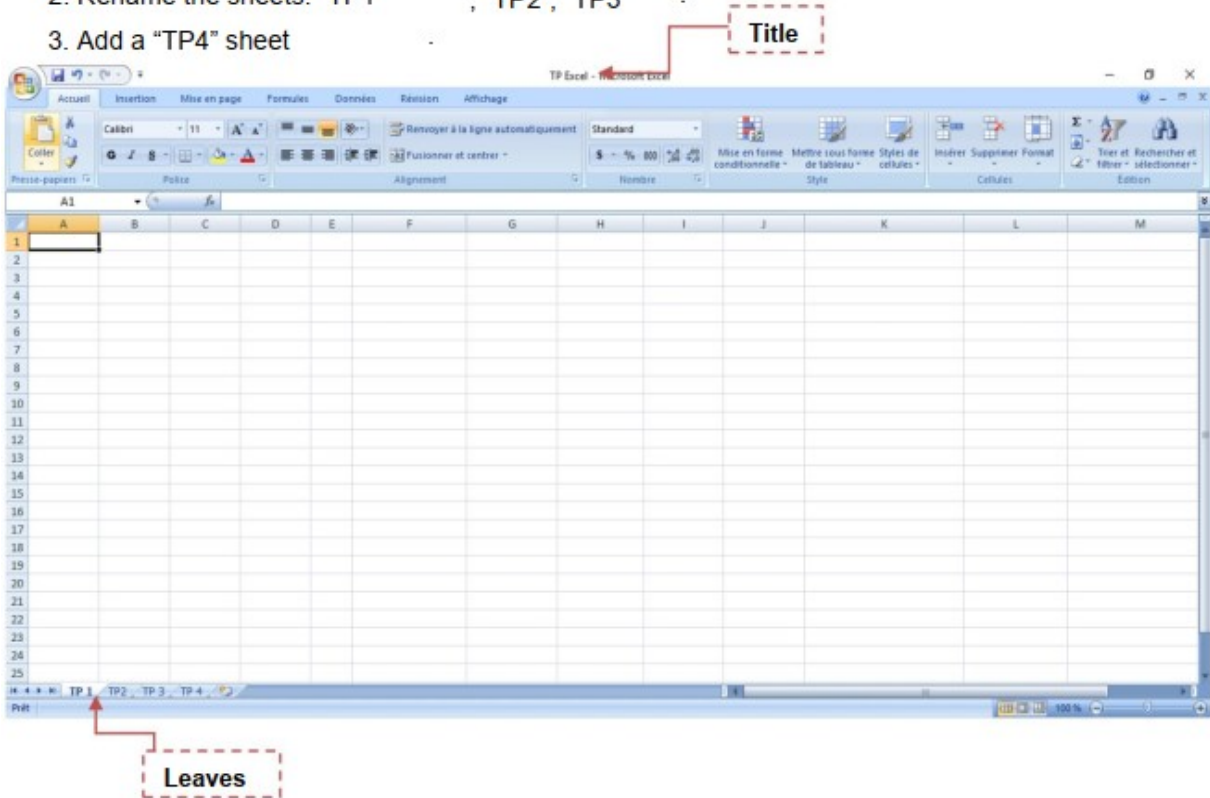

TP 05

Step 1 : Creating an Excel Workbook

1. Create an Excel file , name it "TP Excel"
2. Rename the sheets: "TP1" , "TP2", "TP3"
3. Add a "TP4" sheet

Step 2 : Creating a Table

1. In the Excel workbook on the "TP 1" sheet, we will create a Table with **5 columns** and **5 rows**
You can create the table in two different ways
has. Position the mouse on the starting cell, and drag through 5 columns and 5 rows.

b. In the "Insert" tab, click on the "Table" icon

will be displayed

, a dialog box

We then indicate from which columns the table begins and which rows it ends at. finished .

Try the following formula

=\$A\$1:\$E\$5

(HAS , E) columns (1.5) rows

Here is the table displayed:

Step 3 : Manipulating a table

1. To insert a row or column in your table, **Right click -> insert-> row** to the rows, **Right click -> insert-> column** for the columns
2. To delete a row or column , **Right click -> delete-> row** or **Right click -> delete -> column**.