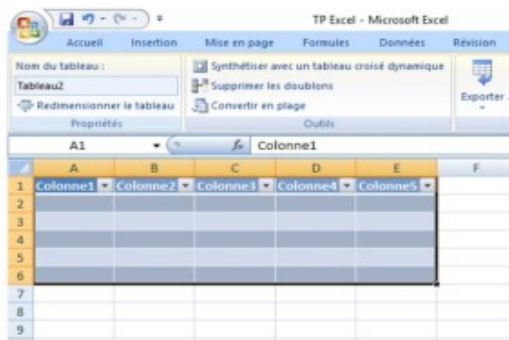

TP 05

Step 1 : Creating an Excel Workbook

1. Create an Excel file , name it "TP Excel"
2. Rename the sheets: "TP1" , "TP2", "TP3"
3. Add a "TP4" sheet

Step 2 : Creating a Table

1. In the Excel workbook on the "TP 1" sheet, we will create a Table with **5 columns** and **5 rows**
You can create the table in two different ways
has. Position the mouse on the starting cell, and drag through 5 columns and 5 rows.

b. In the "Insert" tab, click on the "Table" icon

will be displayed

, a dialog box

We then indicate from which columns the table begins and which rows it ends at. finished .

Try the following formula

=\$A\$1:\$E\$5

(HAS , E) columns (1.5) rows

Here is the table displayed:

Step 3 : Manipulating a table

1. To insert a row or column in your table, **Right click -> insert-> row** to the rows, **Right click -> insert-> column** for the columns
2. To delete a row or column , **Right click -> delete-> row** or **Right click -> delete -> column**.